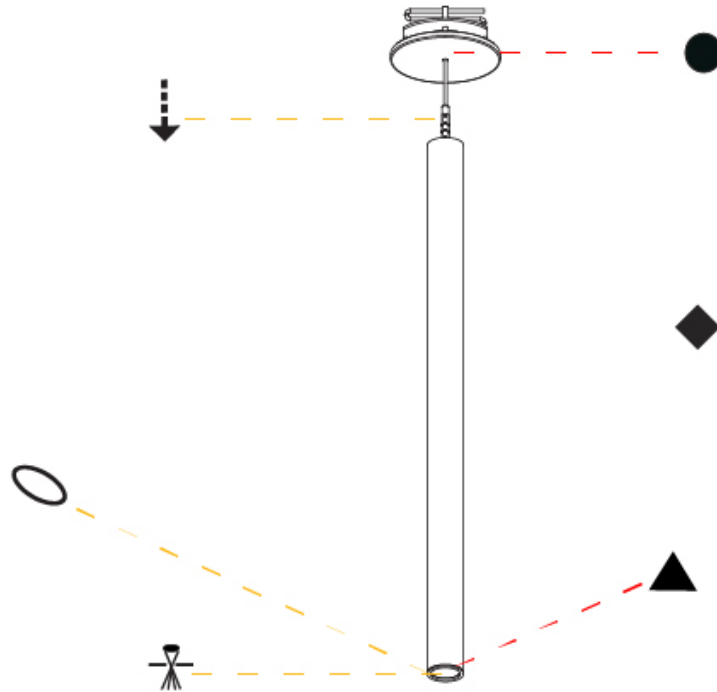

PHYSICAL

Shape: Cylinder
 Diameter (mm): 28
 Diameter (in): 1 1/8
 Height (mm): 450
 Height (in): 17 11/16
 Max. Overall Height (mm): 2450
 Max. Overall Height (in): 96 7/16
 Min. Recessing Depth (mm): 75
 Min. Recessing Depth (in): 2 15/16
 Light Distribution: Downlight
 Weight (kg): 0.504
 Weight (lbs): 1.11
 Diffuser: Shine Ring - Opal / Yellow / Orange / Red / Blue / Green
 Fixture Finish: SSR / BKV / CWI / CRY / HAB / UFT / ITA / RUA / FTG / MYG / LOD / PUS / FRO / FUP / KIA / POP / BLS / SPG / MEY / GOH / GUM / CHC / COM / ABZ / JAG / OBR / MOS / ROR
 Fixture Material: Aluminum
 Cable Details: 2000mm or 4000mm Black Cable
 Cut-out Measurements: 68mm / 2 11/16"

HANGOVER PLUG SHINE MONOPOINT RECESSED CANOPY SUSPENSION

A30844-

PROJECT

TYPE

SPECIFIER

QUANTITY

DATE

A

PROJECT	
TYPE	
SPECIFIER	
QUANTITY	
DATE	

HANGOVER PLUG MONOPOINT SURFACE CANOPY SUSPENSION

A30846-

base number	Color	Finishes	Finishes	Finishes	Lens	Cable
	Temperature	(Diamond)	(Triangle)	(Circle)	Options	Options

Shape: Cylinder
 Diameter (mm): 28
 Diameter (in): 1 1/8
 Height (mm): 450
 Height (in): 17 11/16
 Max. Overall Height (mm): 2450
 Max. Overall Height (in): 96 7/16
 Light Distribution: Downlight
 Weight (kg): 0.504
 Weight (lbs): 1.11
 Fixture Finish: [SSR / BKV / CWI / CRY / HAB / UFT / ITA / RUA / FTG / MYG / LOD / PUS / FRO / FUP / KIA / POP / BLS / SPG / MEY / GOH / GUM / CHC / COM / ABZ / JAG / OBR / MOS / ROR](#)
 Fixture Material: Aluminum
 Cable Details: [2000mm or 4000mm Black Cable](#)