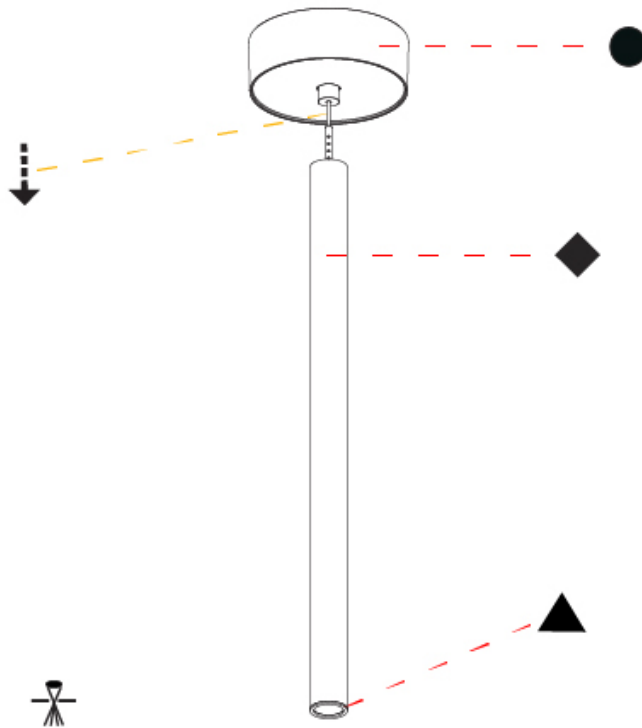

PROJECT
TYPE
SPECIFIER
QUANTITY
DATE

HANGOVER PLUG SHINE MONOPOINT RECESSED CANOPY SUSPENSION

A30844-

base number	Color Temperature	Finishes (Diamond)	Finishes (Triangle)	Finishes (Circle)	Lens Options	Shine Ring	Cable Options
-------------	-------------------	--------------------	---------------------	-------------------	--------------	------------	---------------

Shape: Cylinder
 Diameter (mm): 28
 Diameter (in): 1 1/8
 Height (mm): 450
 Height (in): 17 11/16
 Max. Overall Height (mm): 2450
 Max. Overall Height (in): 96 7/16
 Light Distribution: Downlight
 Weight (kg): 0.504
 Weight (lbs): 1.11
 Fixture Finish: [SSR / BKV / CWI / CRY / HAB / UFT / ITA / RUA / FTG / MYG / LOD / PUS / FRO / FUP / KIA / POP / BLS / SPG / MEY / GOH / GUM / CHC / COM / ABZ / JAG / OBR / MOS / ROR](#)
 Fixture Material: Aluminum
 Cable Details: [2000mm or 4000mm Black Cable](#)

Shape: Cylinder
 Diameter (mm): 28
 Diameter (in): 1 1/8
 Height (mm): 450
 Height (in): 17 11/16
 Max. Overall Height (mm): 2450
 Max. Overall Height (in): 96 7/16
 Light Distribution: Downlight
 Weight (kg): 0.64
 Weight (lbs): 1.41
 Diffuser: Shine Ring - Opal / Yellow / Orange / Red / Blue / Green
 Fixture Finish: SSR / BKV / CWI / CRY / HAB / UFT / ITA / RUA / FTG / MYG / LOD / PUS / FRO / FUP / KIA / POP / BLS / SPG / MEY / GOH / GUM / CHC / COM / ABZ / JAG / OBR / MOS / ROR
 Fixture Material: Aluminum
 Cable Details: 2000mm or 4000mm Black Cable

OPTICAL

Optic°: 24 / 32 / 58

RATINGS AND CERTIFICATIONS

Certified By: Certified for North American Standards
 IP rating: IP20

HANGOVER PLUG SHINE MONOPOINT SURFACE CANOPY SUSPENSION

A30849-

PROJECT
TYPE
SPECIFIER
QUANTITY
DATE